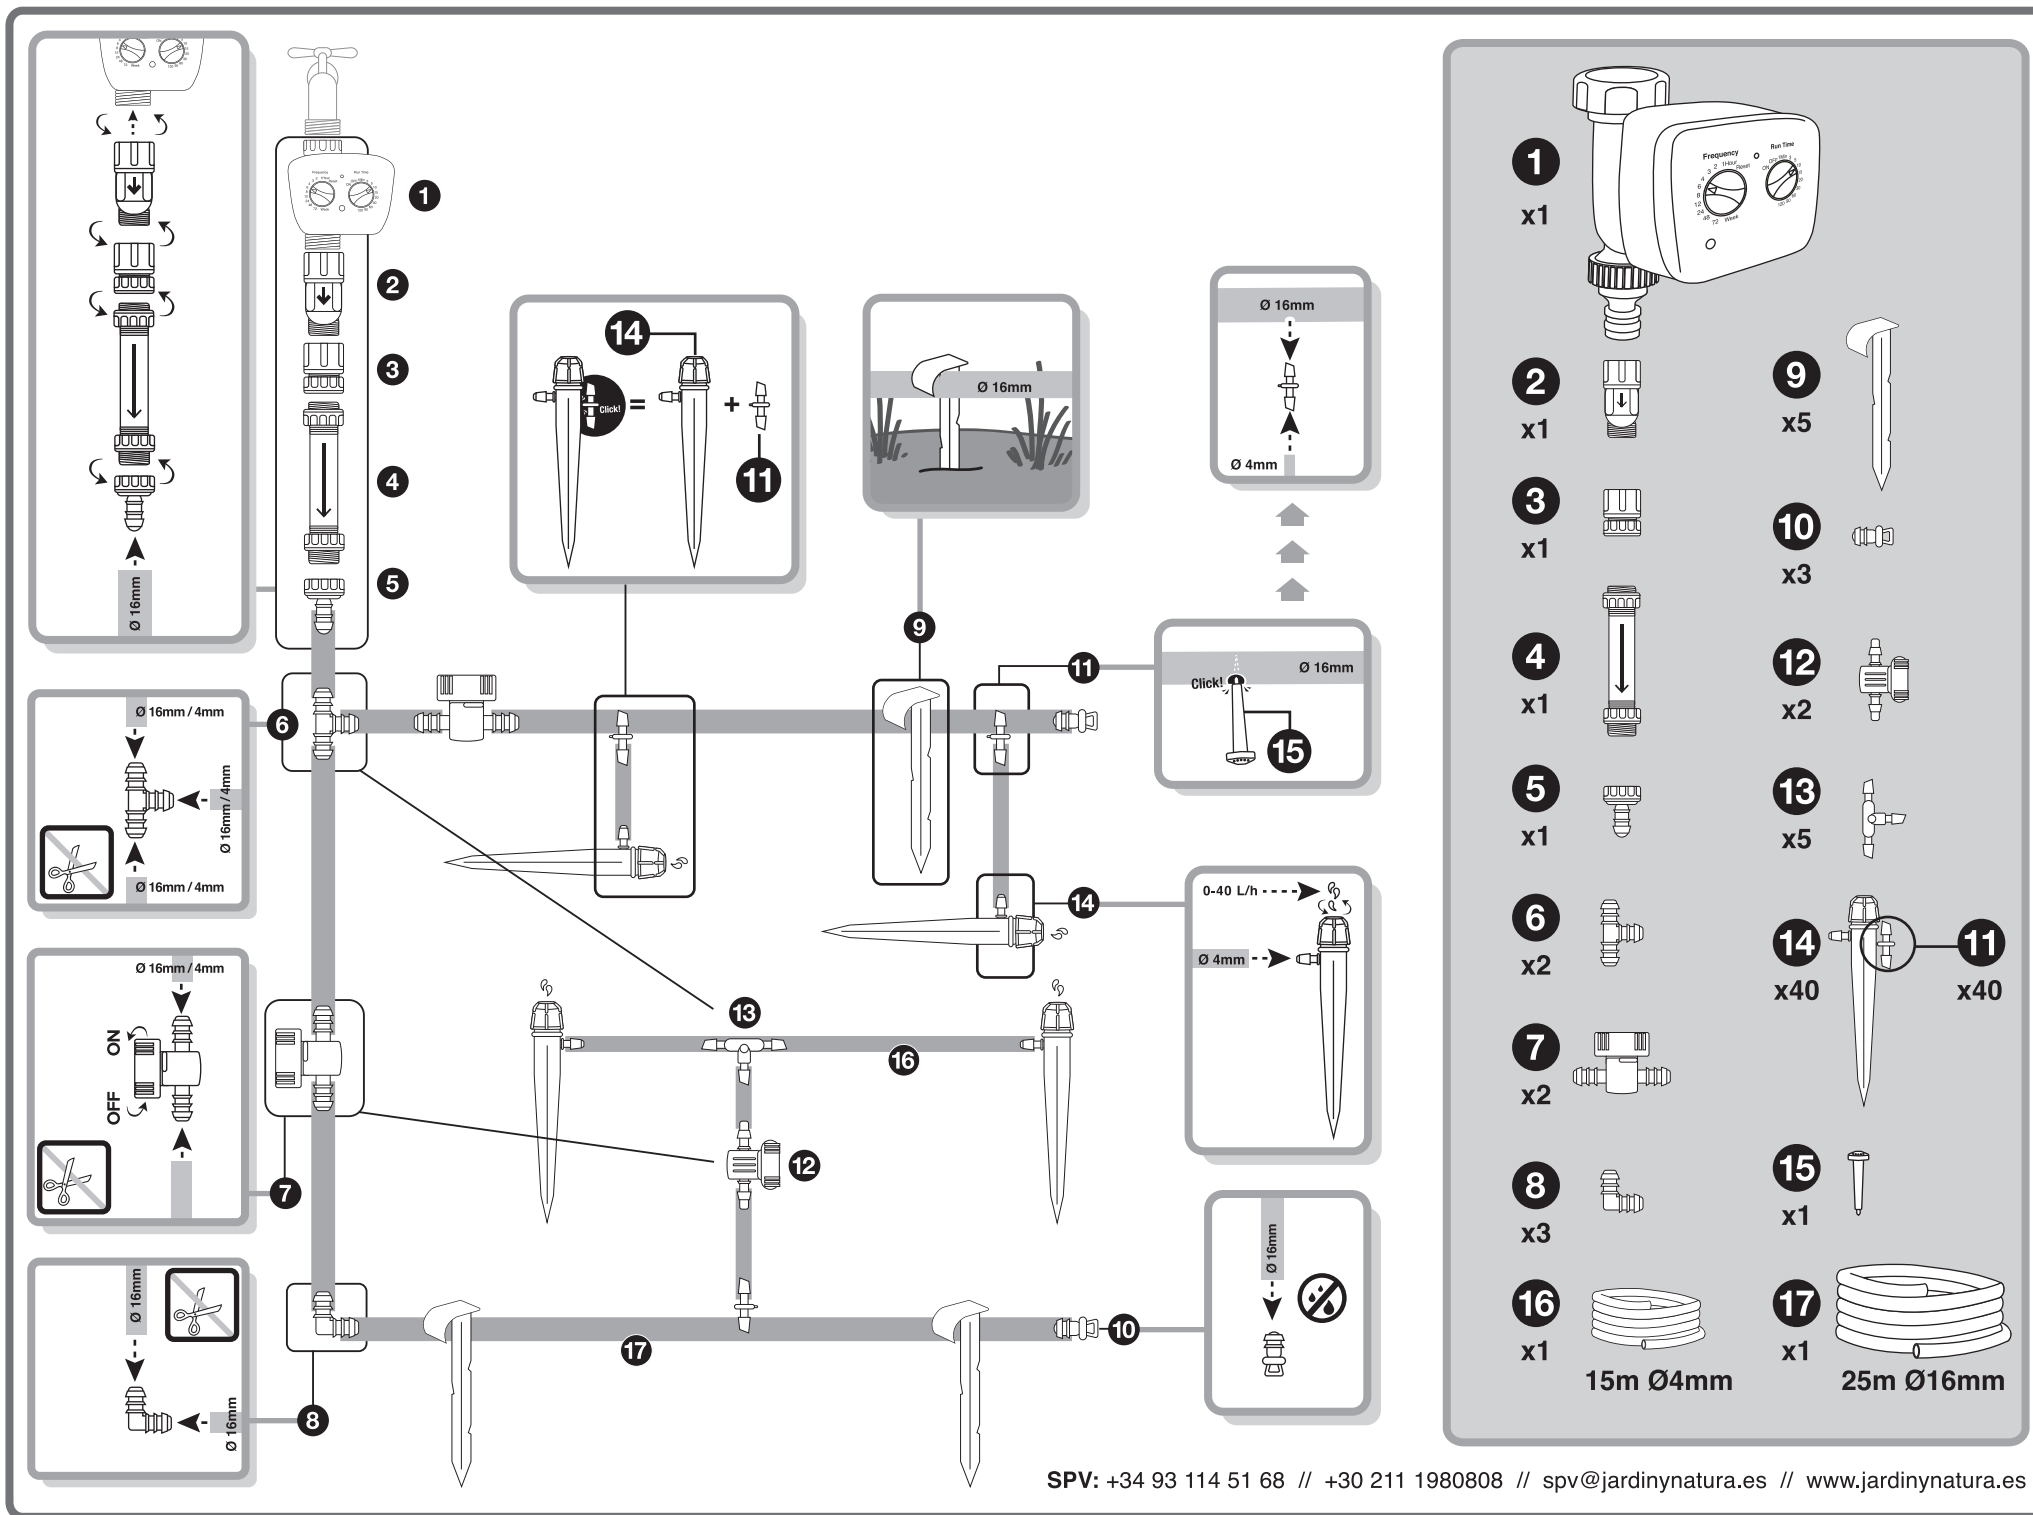

PATIO40K

PATIO40K_v1.M

- | | | | |
|-----------------|--|------------------|--|
| 1
x1 | | 9
x5 | |
| 2
x1 | | 10
x3 | |
| 3
x1 | | 12
x2 | |
| 4
x1 | | 13
x5 | |
| 5
x1 | | 14
x40 | |
| 6
x2 | | 11
x40 | |
| 7
x2 | | 15
x1 | |
| 8
x3 | | 16
x1 | |
| 16
x1 | | 17
x1 | |
- 15m Ø4mm 25m Ø16mm