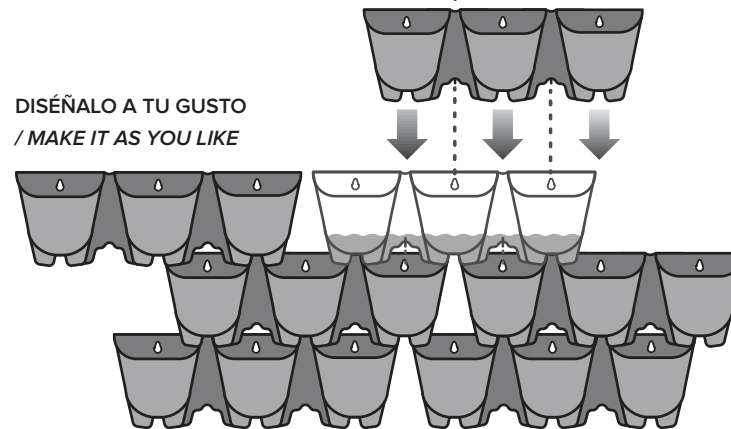

TETRI POT

- ▶ Maceta insert para Tetri / Tetri insertable flowerpot
- ▶ 14x10x13cm
- ▶ REF. 8424385312282 x 48 ud.

TETRI

- ▶ Jardín vertical modular apilable / Stackable modular vertical garden
- ▶ 48x18x16cm
- ▶ REF. 8424385312275 x 48 ud.

OPTION A

TETRI + TETRI POT

* TETRI + TETRI POT

OPTION B

TETRI + MACETA

AHORRO DE AGUA
/ WATER SAVINGS

DISÉÑALO A TU GUSTO
/ MAKE IT AS YOU LIKE

HUERTOS URBANOS Y MACETAS DE CULTIVO / URBAN GARDENS & CULTIVATION POTS