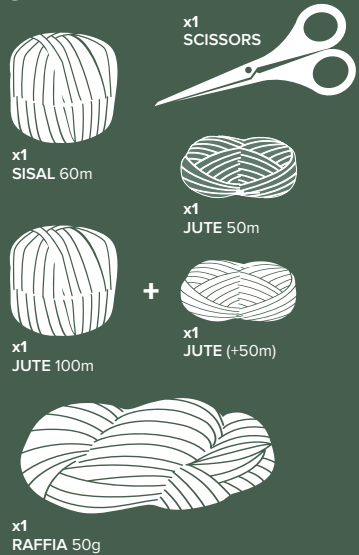

KITS DE CUERDAS / ROPE KITS

YUTUBE

- ▶ Yute con dispensador
/ Jute with dispenser
- ▶ 80m
- ▶ REF. 8424385311476 x 12 ud.

CORD-K

- ▶ Kit de cuerdas y tijeras
/ Ropes kit and scissors
- ▶ 60m sisal + 100m yute natural + 50g rafia + 100m yute verde + tijeras
- ▶ REF. 8424385312435 x 12 ud.