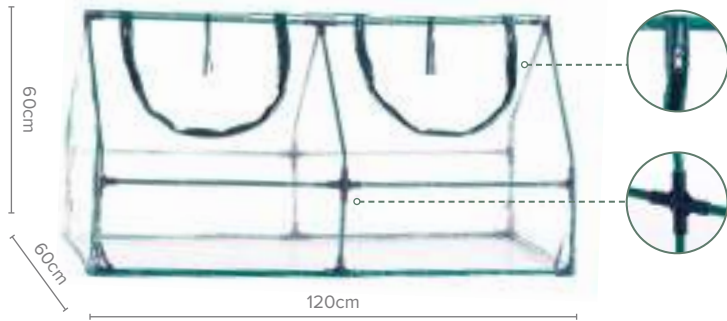

INVERNADEROS DE SUELO / COLD FRAME GREENHOUSES